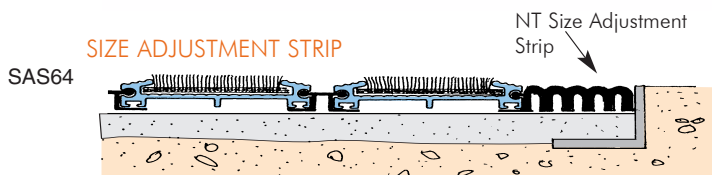

Technical Information

SET DOWN INSTALLATION - TILES/VINYL/CARPET

SURFACE MOUNT INSTALLATION - CONCRETE/TILES/VINYL/CARPET

NUGRID DRAINAGE SYSTEM

SIZE ADJUSTMENT STRIP

Novatred 1000 - the most economical matting.

It is designed for medium duty installations.

Colours available: Black & Grey.

Extra lead time: Blue, Green, Brown & Red.

Standard Mats

Novatred 2000 is now manufactured in standard sizes for quick and easy installation.

Standard sizes are: 1220mm x 915mm (4'x 3')

1830mm x 915mm (6'x 3')

2135mm x 915mm (7'x 3')

Colours available: Onyx, Granite and Topaz.

Standard Mat range sizes are nominal and frame sizing is to be confirmed at time of order.

Optimising Performance

The performance of Novatred can be optimised by dividing up the width of the matting into three or more sections of equal dimension so that the matting sections can be interchanged to give greater longevity.