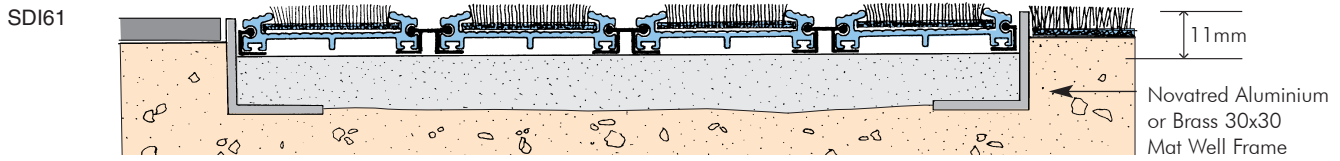

Technical Information

SET DOWN INSTALLATION - TILES/VINYL/CARPET

SURFACE MOUNT INSTALLATION - CONCRETE/TILES/VINYL/CARPET

NUGRID DRAINAGE SYSTEM

SIZE ADJUSTMENT STRIP

Novatred 1000 - the most economical matting.

It is designed for medium duty installations.

Colours available: Black & Grey.

Extra lead time: Blue, Green, Brown & Red.

Standard Mats

Novatred 2000 is now manufactured in standard sizes for quick and easy installation.

Standard sizes are: 1220mm x 915mm (4'x 3')

1830mm x 915mm (6'x 3')

2135mm x 915mm (7'x 3')

Colours available: Onyx, Granite and Topaz.

Standard Mat range sizes are nominal and frame sizing is to be confirmed at time of order.

Optimising Performance

The performance of Novatred can be optimised by dividing up the width of the matting into three or more sections of equal dimension so that the matting sections can be interchanged to give greater longevity.