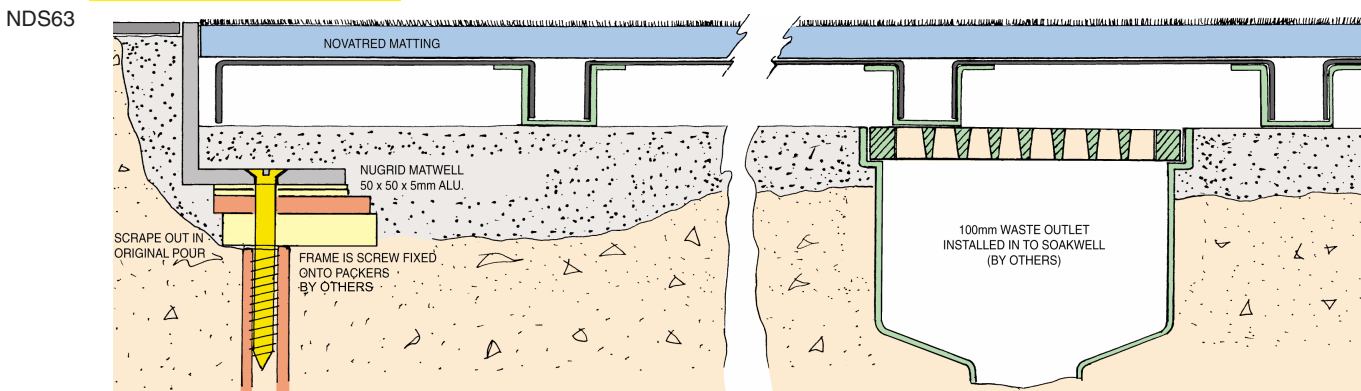

Technical Information

SET DOWN INSTALLATION - TILES/VINYL/CARPET

SURFACE MOUNT INSTALLATION - CONCRETE/TILES/VINYL/CARPET

NUGRID DRAINAGE SYSTEM

SIZE ADJUSTMENT STRIP

Novatred 1000 - the most economical matting.

It is designed for medium duty installations.

Colours available: Black & Grey.

Extra lead time: Blue, Green, Brown & Red.

Standard Mats

Novatred 2000 is now manufactured in standard sizes for quick and easy installation.

Optimising Performance

The performance of Novatred can be optimised by dividing up the width of the matting into three or more sections of equal dimension so that the matting sections can be interchanged to give greater longevity.

An aluminium divider 'T' bar is optional and can be a design feature in segmented radiating layouts.