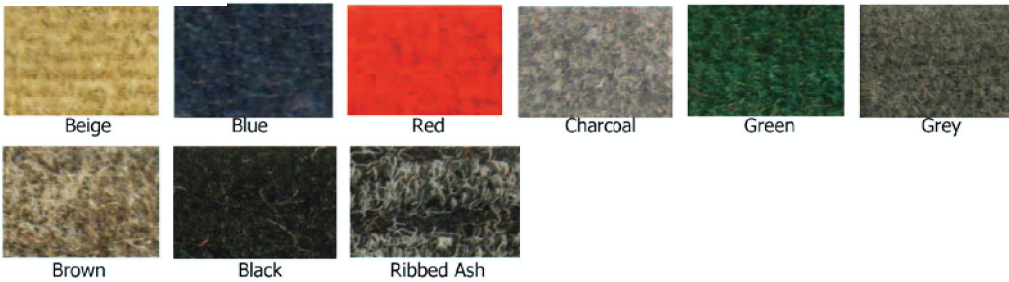

Colour Range

Novatred 1000