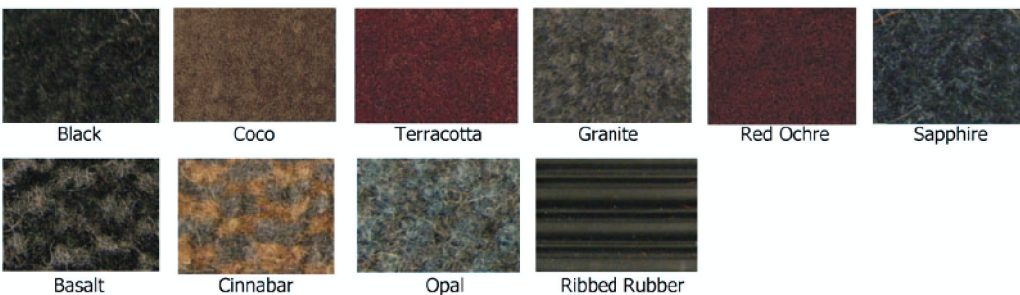

**Novatred 2000:** uses high quality nylon cut pile matting insert (excellent clean-off properties) and has a five year warranty.

**Novatred 1000:** uses an economical carpet insert (good U.V. resistance) and has a two year warranty.

### Colour Range

#### Aluminum Retainer — Anodised Colours