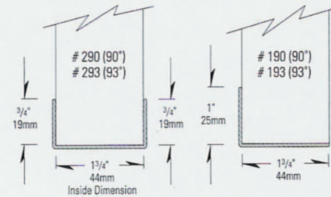

DOOR FRAME PROTECTORS

Custom Formed Door Frame Guard
up to 12" width

Rigid Vinyl Door Edge Protector

Stainless Steel Door Edge Protector

412 Lever Door Handle Protector

413 Universal Door Knob Protector

Protector