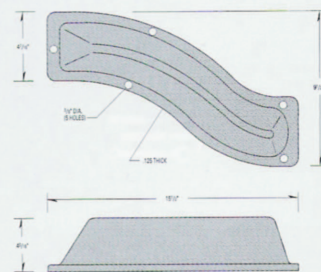

DOOR FRAME PROTECTORS

Custom Formed Door Frame Guard
up to 12" width

Rigid Vinyl Door Edge Protector

Stainless Steel Door Edge Protector

412 Lever Door Handle Protector

413 Universal Door Knob Protector

Protector

Match the paint to the IPC for a homely appearance