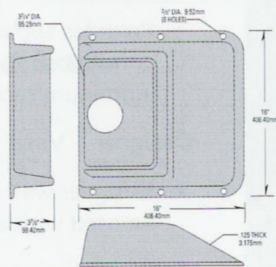

DOOR FRAME PROTECTORS

Custom Formed Door Frame Guard
up to 12" width

Rigid Vinyl Door Edge Protector

Stainless Steel Door Edge Protector

412 Lever Door Handle Protector

413 Universal Door Knob Protector

Protector