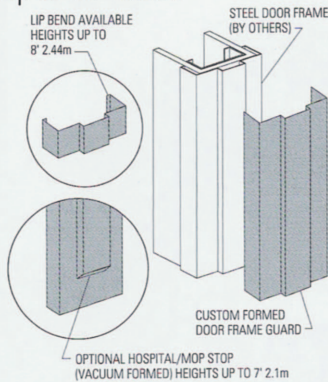

DOOR FRAME PROTECTORS

Custom Formed Door Frame Guard
up to 12" width

Rigid Vinyl Door Edge Protector

Stainless Steel Door Edge Protector

412 Lever Door Handle Protector

413 Universal Door Knob Protector

Protector