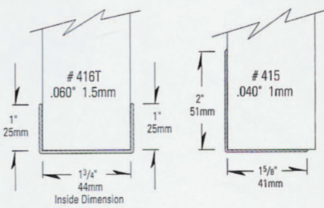

DOOR FRAME PROTECTORS

Custom Formed Door Frame Guard
up to 12" width

Rigid Vinyl Door Edge Protector

Stainless Steel Door Edge Protector

412 Lever Door Handle Protector

413 Universal Door Knob Protector

Protector