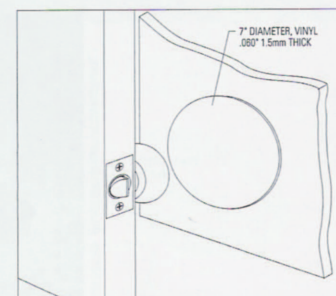

DOOR FRAME PROTECTORS

Custom Formed Door Frame Guard
up to 12" width

Rigid Vinyl Door Edge Protector

Stainless Steel Door Edge Protector

412 Lever Door Handle Protector

413 Universal Door Knob Protector

Protector