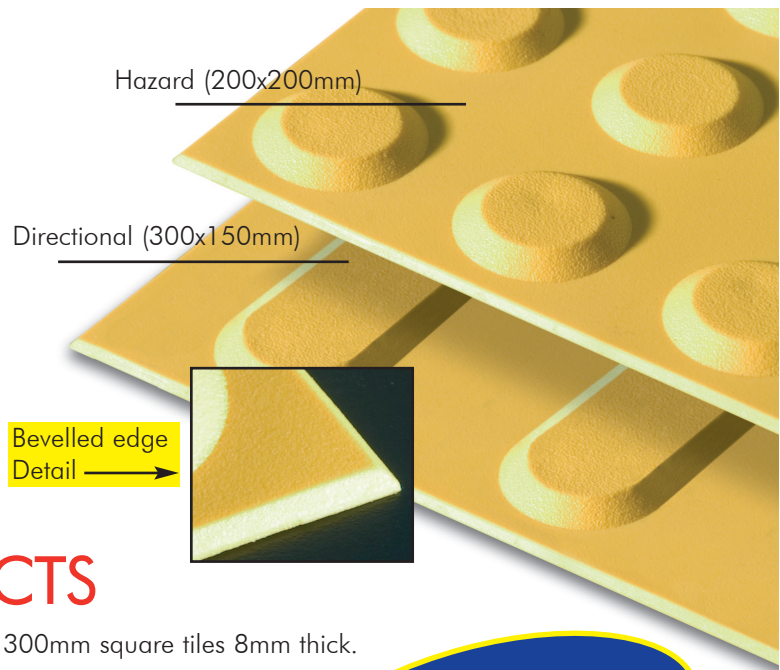

## VINYL PRODUCTS

Tacalert™ PVC is available in square tiles. Bevelled edges allows for safe direct surface installation. Ideal for retrofitting. Colours available are Black, White, Yellow, Blue, Red, Beige, Grey, Green, Gold and Silver. Refer to colours of individuals on previous page.

## CERAMIC PRODUCTS

Tacalert™ Ceramic is available in 300mm x 300mm square tiles 8mm thick. Colours available in Black, Yellow, Beige Terracotta, and Grey.