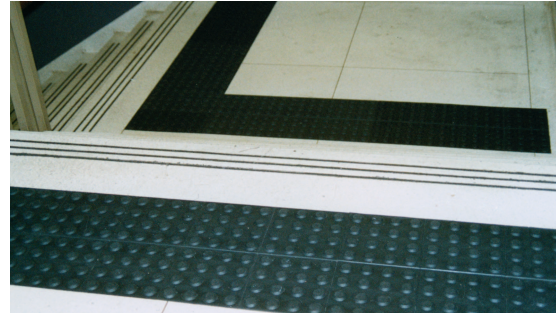

## VINYL PRODUCTS

Tacalert™ PVC is available in square tiles. Bevelled edges allows for safe direct surface installation. Ideal for retrofitting. Colours available are Black, White, Yellow, Blue, Red, Beige, Grey, Green, Gold and Silver. Refer to colours of individuals on previous page.

## CERAMIC PRODUCTS

Tacalert™ Ceramic is available in 300mm x 300mm square tiles 8mm thick. Colours available in Black, Yellow, Beige Terracotta, and Grey.