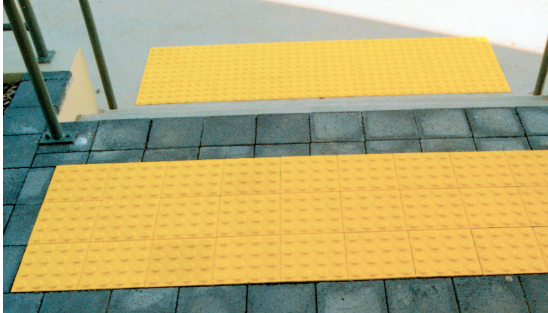

## VINYL PRODUCTS

Tacalert™ PVC is available in square tiles. Bevelled edges allows for safe direct surface installation. Ideal for retrofitting. Colours available are Black, White, Yellow, Blue, Red, Beige, Grey, Green, Gold and Silver. Refer to colours of individuals on previous page.

## CERAMIC PRODUCTS

Tacalert™ Ceramic is available in 300mm x 300mm square tiles 8mm thick. Colours available in Black, Yellow, Beige Terracotta, and Grey.