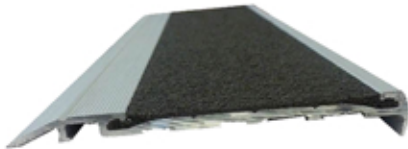

# Curved CCRG Stairnosing

Loftus Street,  
Perth CBD

Murdoch University, WA.

Aranmore Senior High school, WA.

## CCRG 10 Panther Type (A)

Excellent Anti-Slip  
Interior and Exterior  
Surface or Recess Mount  
Large colour range of inserts  
and retainers.  
WA manufactured