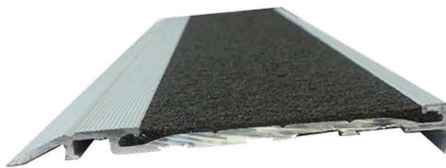

PROJECT NEWS

CCRG 10 Panther nosing insert (Type A)

Wide Colour Range

PRODUCTS:

- CCRG 10 Panther Type A curved stair nosing
- Top Deck Anchorback 2814 Stainless TGSI

PROJECT: 3 Loftus Street  
 ARCHITECT: DMG Architects  
 BUILDER: Georgiou  
 SUPPLIED & Installed  
 BY NOVAPRODUCTS GLOBAL