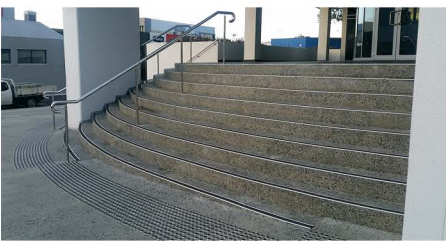

PROJECT NEWS

CCRG 10 Panther nosing insert (Type A)

Wide Colour Range

PRODUCTS:

- CCRG 10 Panther Type A curved stair nosing
- Top Deck Anchorback 2814 Stainless TGSI

PROJECT: 3 Loftus Street  
 ARCHITECT: DMG Architects  
 BUILDER: Georgiou  
 SUPPLIED & Installed  
 BY NOVAPRODUCTS GLOBAL