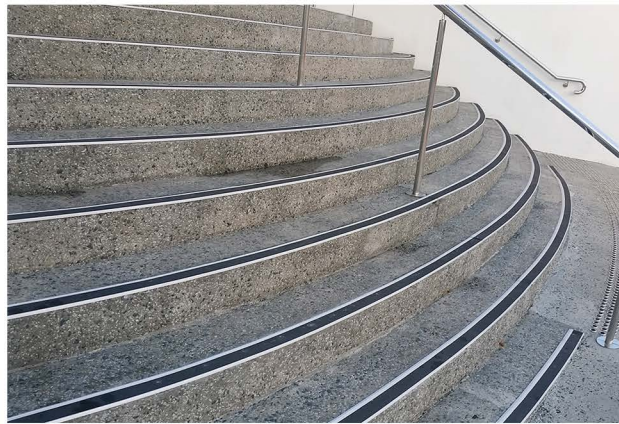

PROJECT NEWS

CCRG 10 Panther nosing insert (Type A)

Wide Colour Range

PRODUCTS:

- CCRG 10 Panther Type A curved stair nosing
- Top Deck Anchorback 2814 Stainless TGSI

PROJECT: 3 Loftus Street  
 ARCHITECT: DMG Architects  
 BUILDER: Georgiou  
 SUPPLIED & Installed  
 BY NOVAPRODUCTS GLOBAL