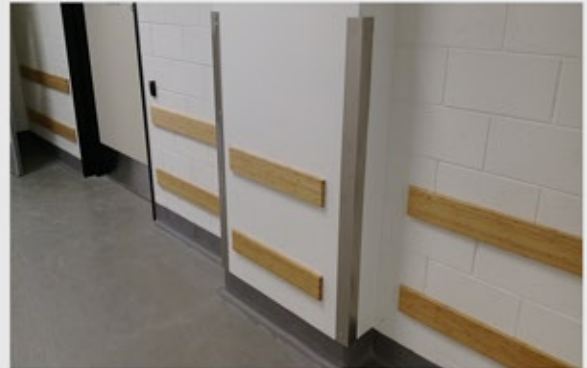

Bamboo Crash Rail

- Economical solid timber wall protection
- Save Australian trees
- Pre-finished with a 7 stage German, UV-cured acrylic urethane.
- No migration or hazardous elements, PVC free
- High quality product that performs well for decades
- Suitable for all types of interior decorations