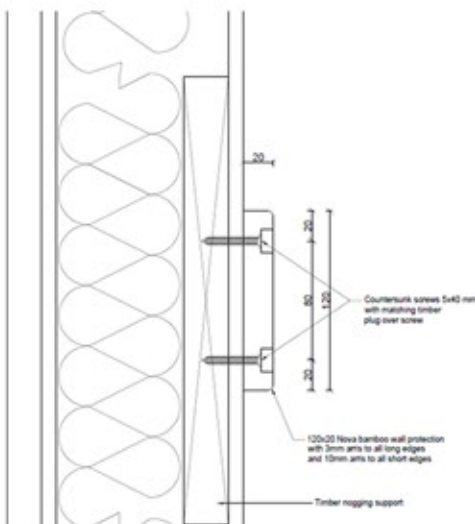

Fixing Options

NOVAPRODUCTS GLOBAL

ABN 50 925 190 468

P + 61 8 9455 2228

W www.novaproducts.com.au

HQ 54 Catalano Cct, Canning Vale WA 6155

**Australian
Owned & Operated**

LIFELONG SOLUTIONS FOR LONG LIFE BUILDINGS

SUPPLYING TO AUSTRALIA AND INTERNATIONALLY