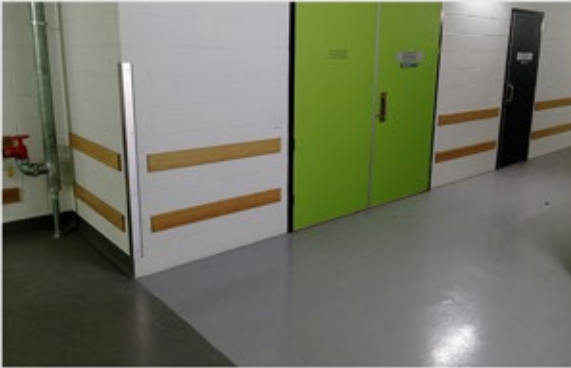

Bamboo Crash Rail

- Economical solid timber wall protection
- Save Australian trees
- Pre-finished with a 7 stage German, UV-cured acrylic urethane.
- No migration or hazardous elements, PVC free
- High quality product that performs well for decades
- Suitable for all types of interior decorations