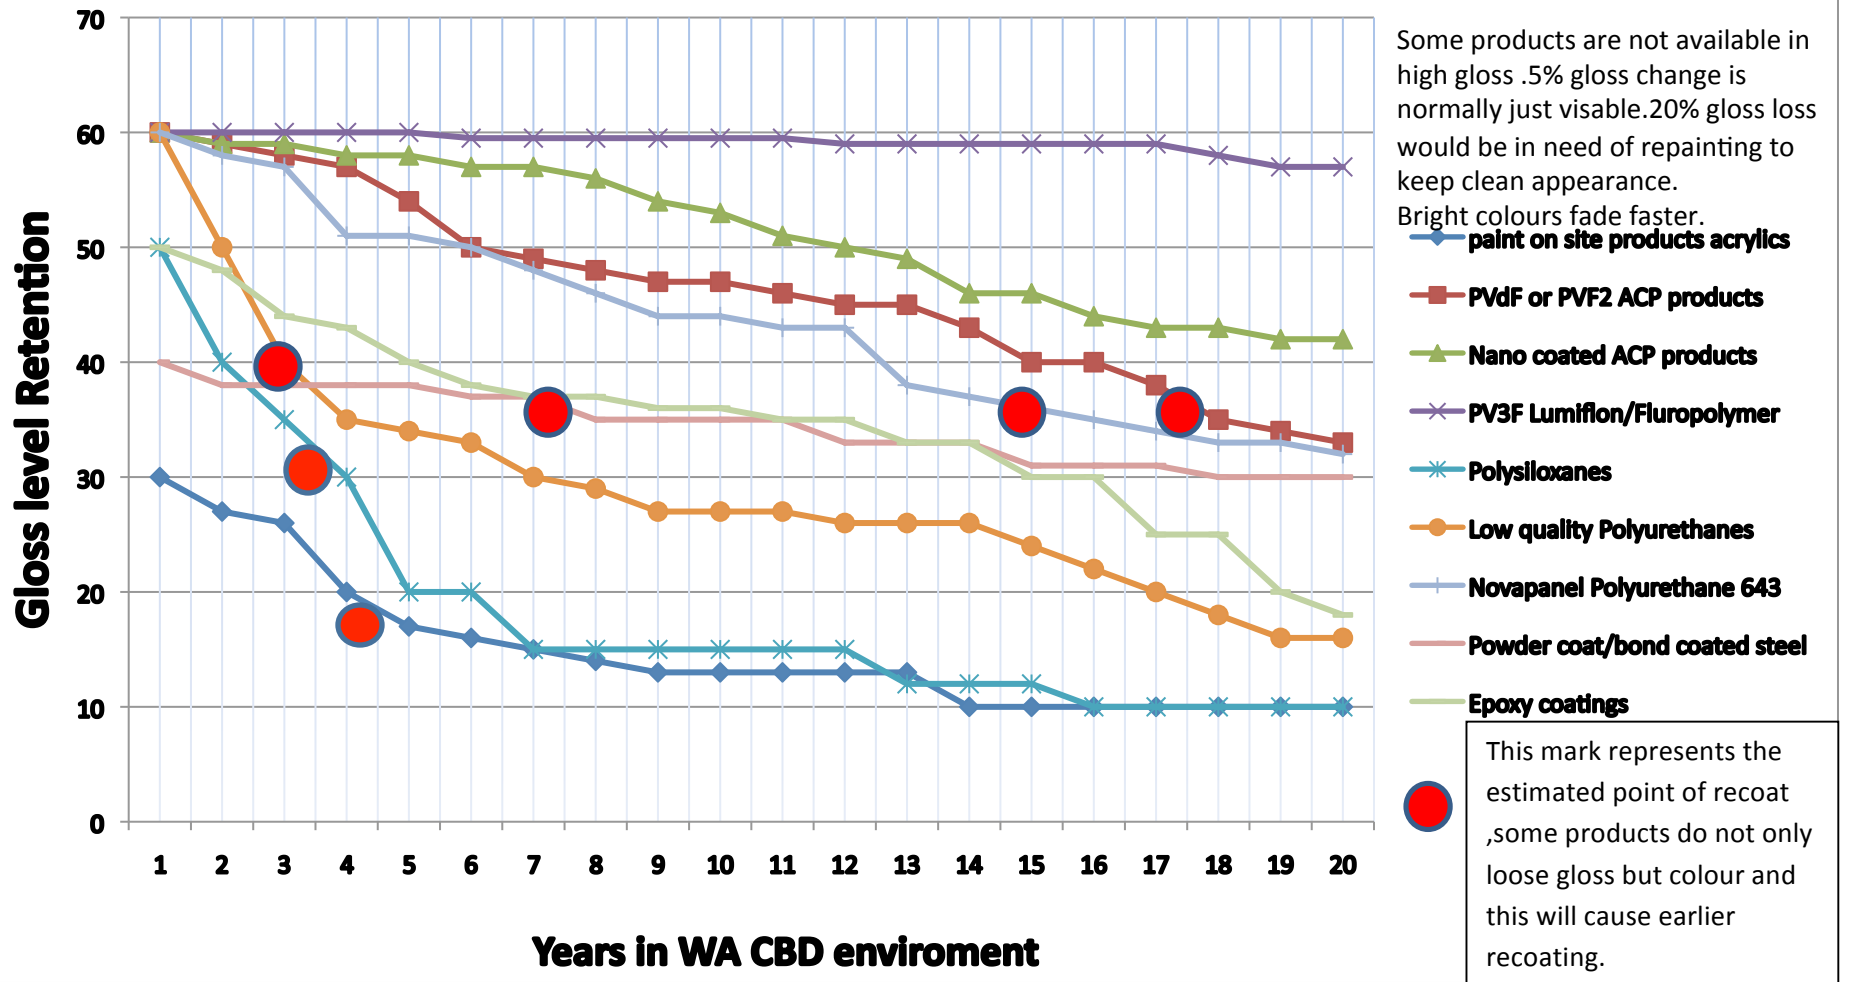

Gloss retention of curtain wall cladding products -based on white the most stable colour.

THIS GRAPH is an opinion based on manufacturer's data, graphs and Accelerated weather testing in various laboratories .It is also based on projects in Perth CBD with visual signs of gloss loss. All this information is available .This graph is designed to ultimately show how PVF3 outlasts all other varieties of paint finish although it carries no exact data which can be used as proof for warranty claims. It is an indicative opinion and for comparison purposes only.