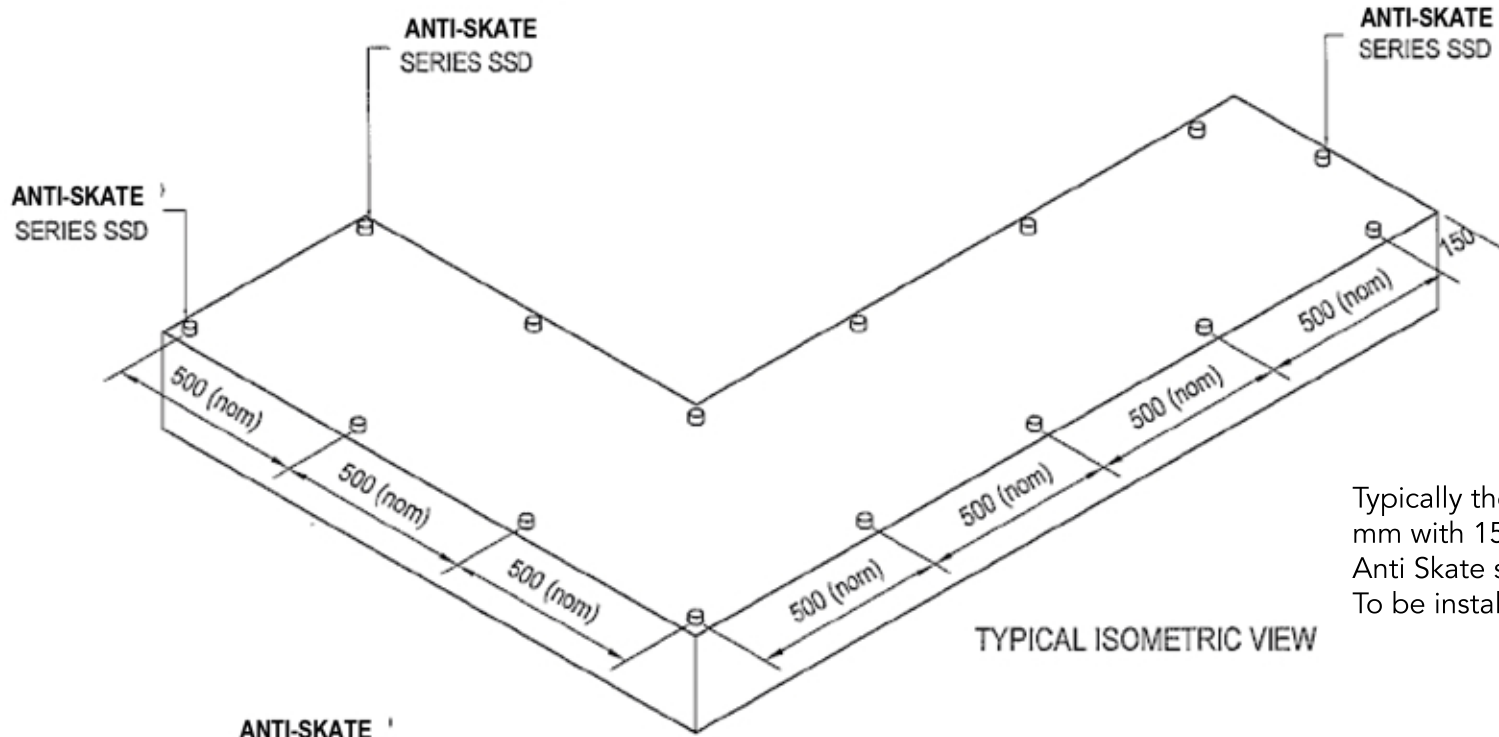

Anti-skate Discs

Novaproducts Anti-skate profiles are designed to offer the best solution to protect your product from public vandalism. The Novaproducts Anti-skate disc is perfectly suited for installation in all commercial buildings, streetscapes and external/internal public areas.

Technical Drawing

ANTI-SKATE INSTALLATION DIAGRAMS

Typically the suggested spacing is 500 mm to 700 mm with 150mm to 200mm from ends. Anti Skate series SSD can also be fitted at corners. To be installed to manufacturers specifications