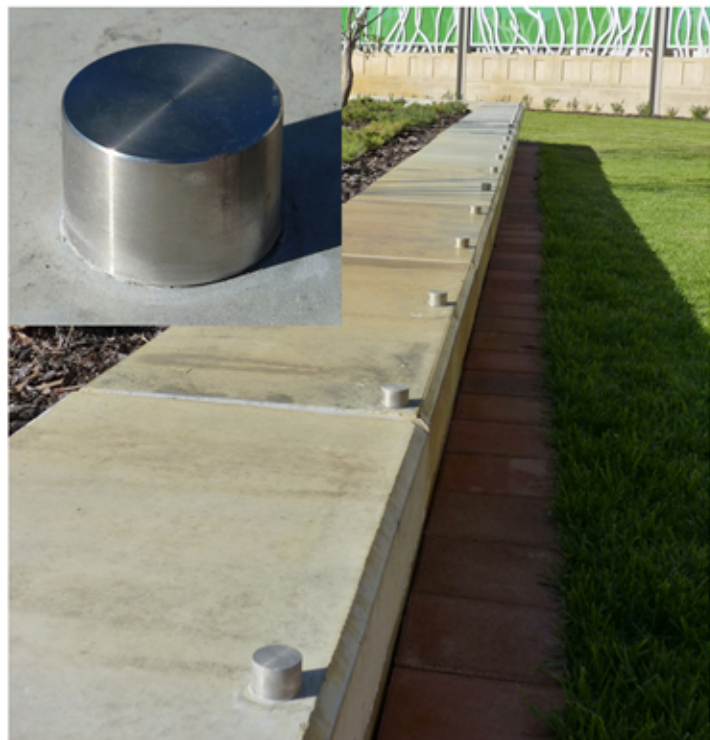

Anti-skate Discs

Novaproducts Anti-skate profiles are designed to offer the best solution to protect your product from public vandalism. The Novaproducts Anti-skate disc is perfectly suited for installation in all commercial buildings, streetscapes and external/internal public areas.

Technical Drawing

ANTI-SKATE INSTALLATION DIAGRAMS

Typically the suggested spacing is 500 mm to 700 mm with 150mm to 200mm from ends. Anti Skate series SSD can also be fitted at corners. To be installed to manufacturers specifications