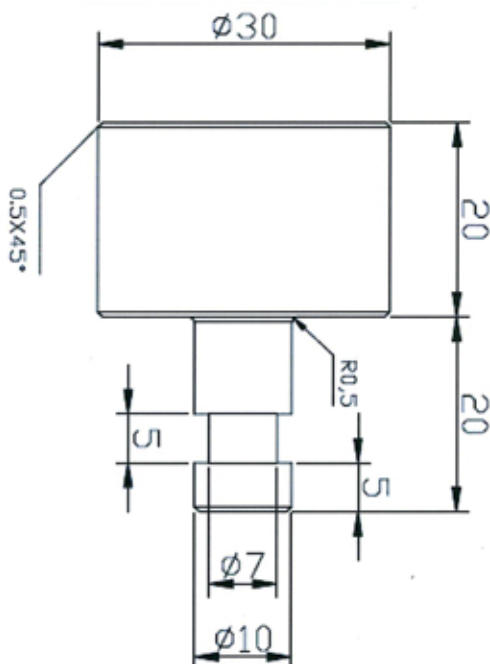

Technical Drawing

ANTI-SKATE INSTALLATION DIAGRAMS

Typically the suggested spacing is 500 mm to 700 mm with 150mm to 200mm from ends. Anti Skate series SSD can also be fitted at corners. To be installed to manufacturers specifications