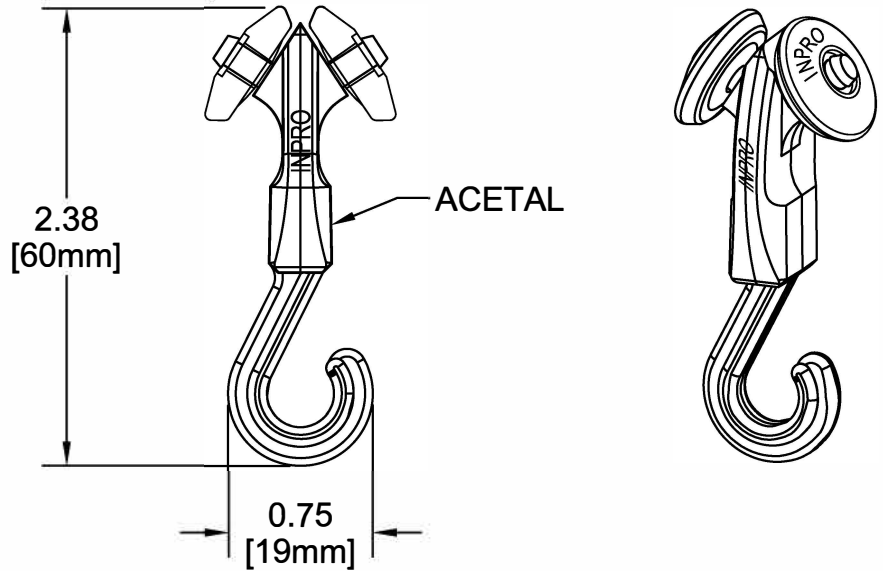

CE9025
 SOLID HOOK CARRIER
 COLOR: WHITE or BLACK

CE9026
 POP-OUT CARRIER
 COLOR: WHITE

CE9038
 BALL & CHAIN CARRIER
 COLOR: WHITE