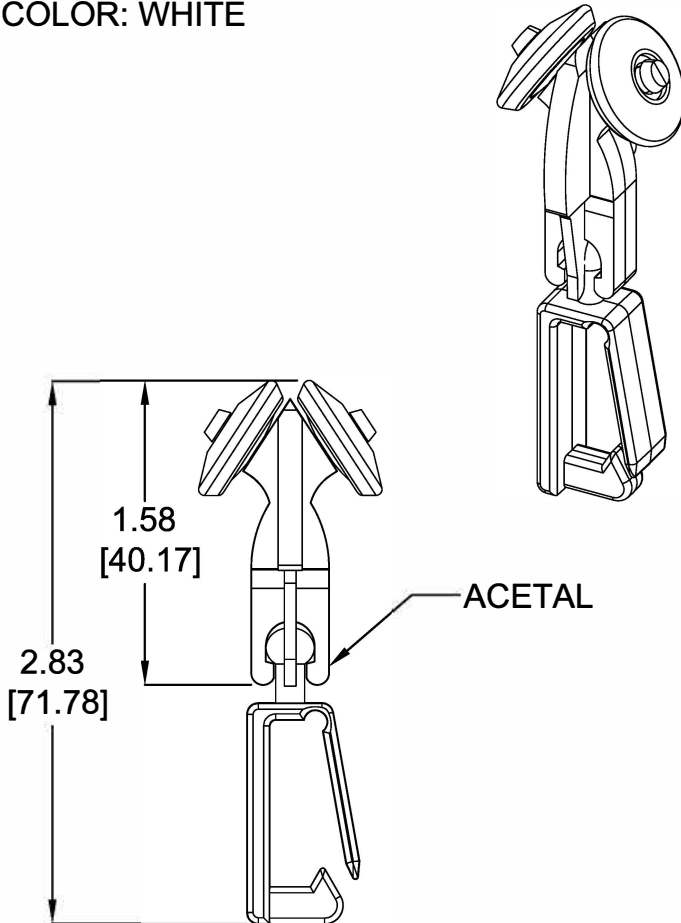

CE9025
 SOLID HOOK CARRIER
 COLOR: WHITE or BLACK

CE9026
 POP-OUT CARRIER
 COLOR: WHITE

CE9038
 BALL & CHAIN CARRIER
 COLOR: WHITE